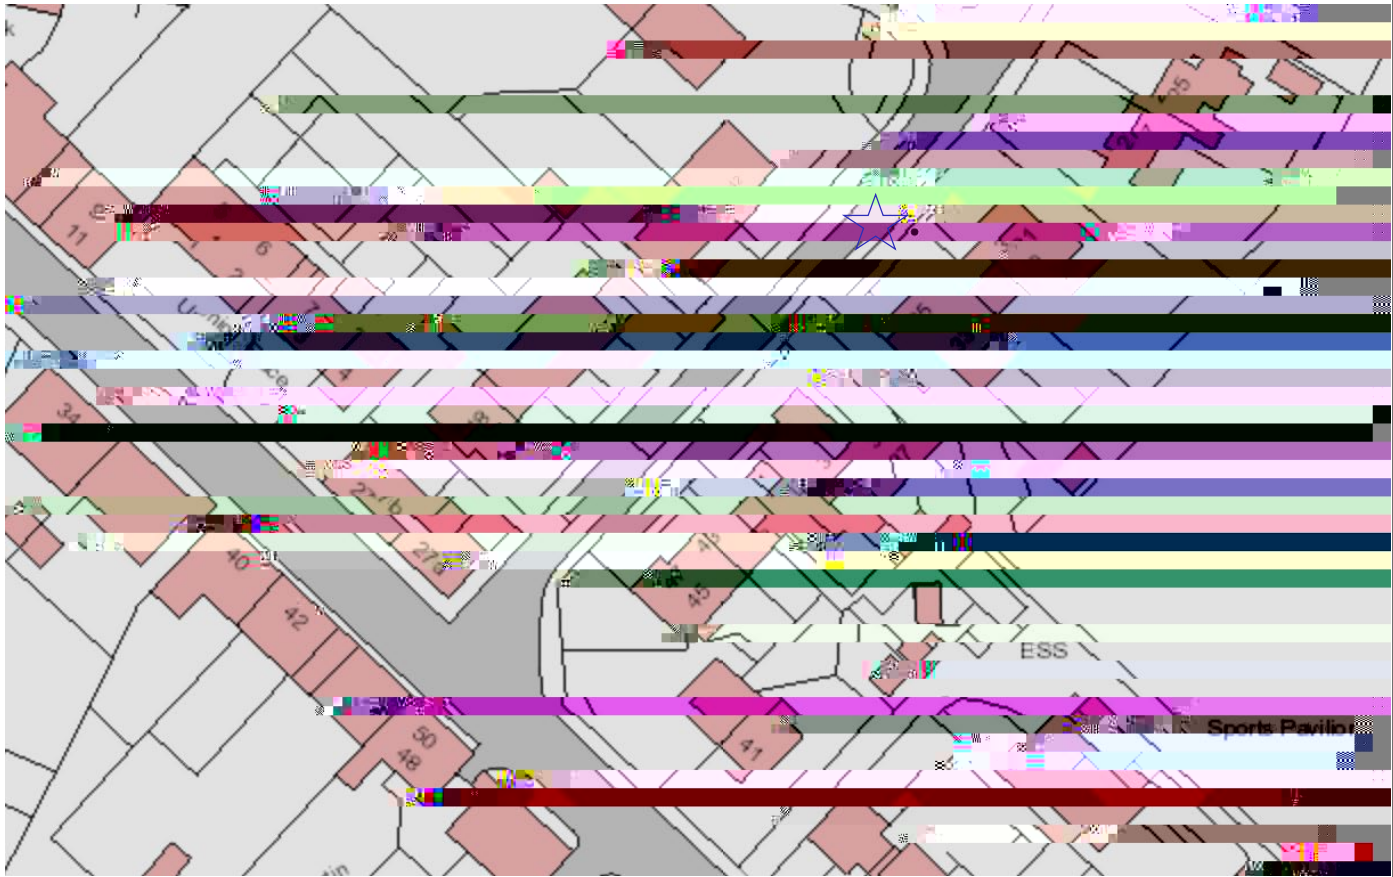

ENCLOSURE

LEGEND

This is the Location Plan of Residential Disabled Bays refer to in the "Argyll and Bute Council (Disabled Street Parking – Mid Argyll, Kintyre and Islay) (Variation) (No.3) Order 2022"

1	2	3	4
5	6	7	8
9	10	11	12